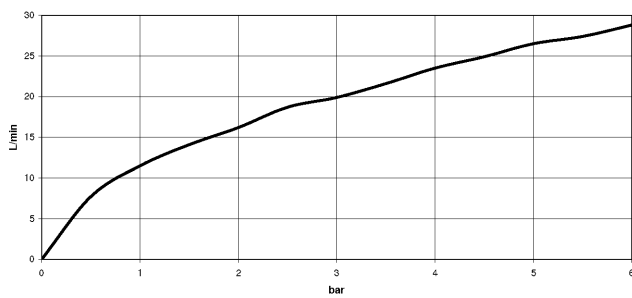

33 300 845

- 3/8" shower outlet
- slide-on rosettes Ø 60 mm
- 1/2" connection
- gauge 150 mm - 15 mm
- WRAS 2207008

Intrinsic protection against back flow.

	Chrome	33 300 845-00
	Brushed Platinum	33 300 845-06
	Dark Chrome	33 300 845-19
	Matte Black	33 300 845-33
	Brushed Chrome	33 300 845-93
	Brushed Dark Platinum	33 300 845-99

33 300 845

mm [inches]

Flow rate chart

Certificates

IAPMO_4976 (5). Belgaqua_21-025-27_1. LGA_9602. WRAS_2207008.

33 300 845

Parts for other finishes can be found here: **Brushed Platinum**

Spare parts list